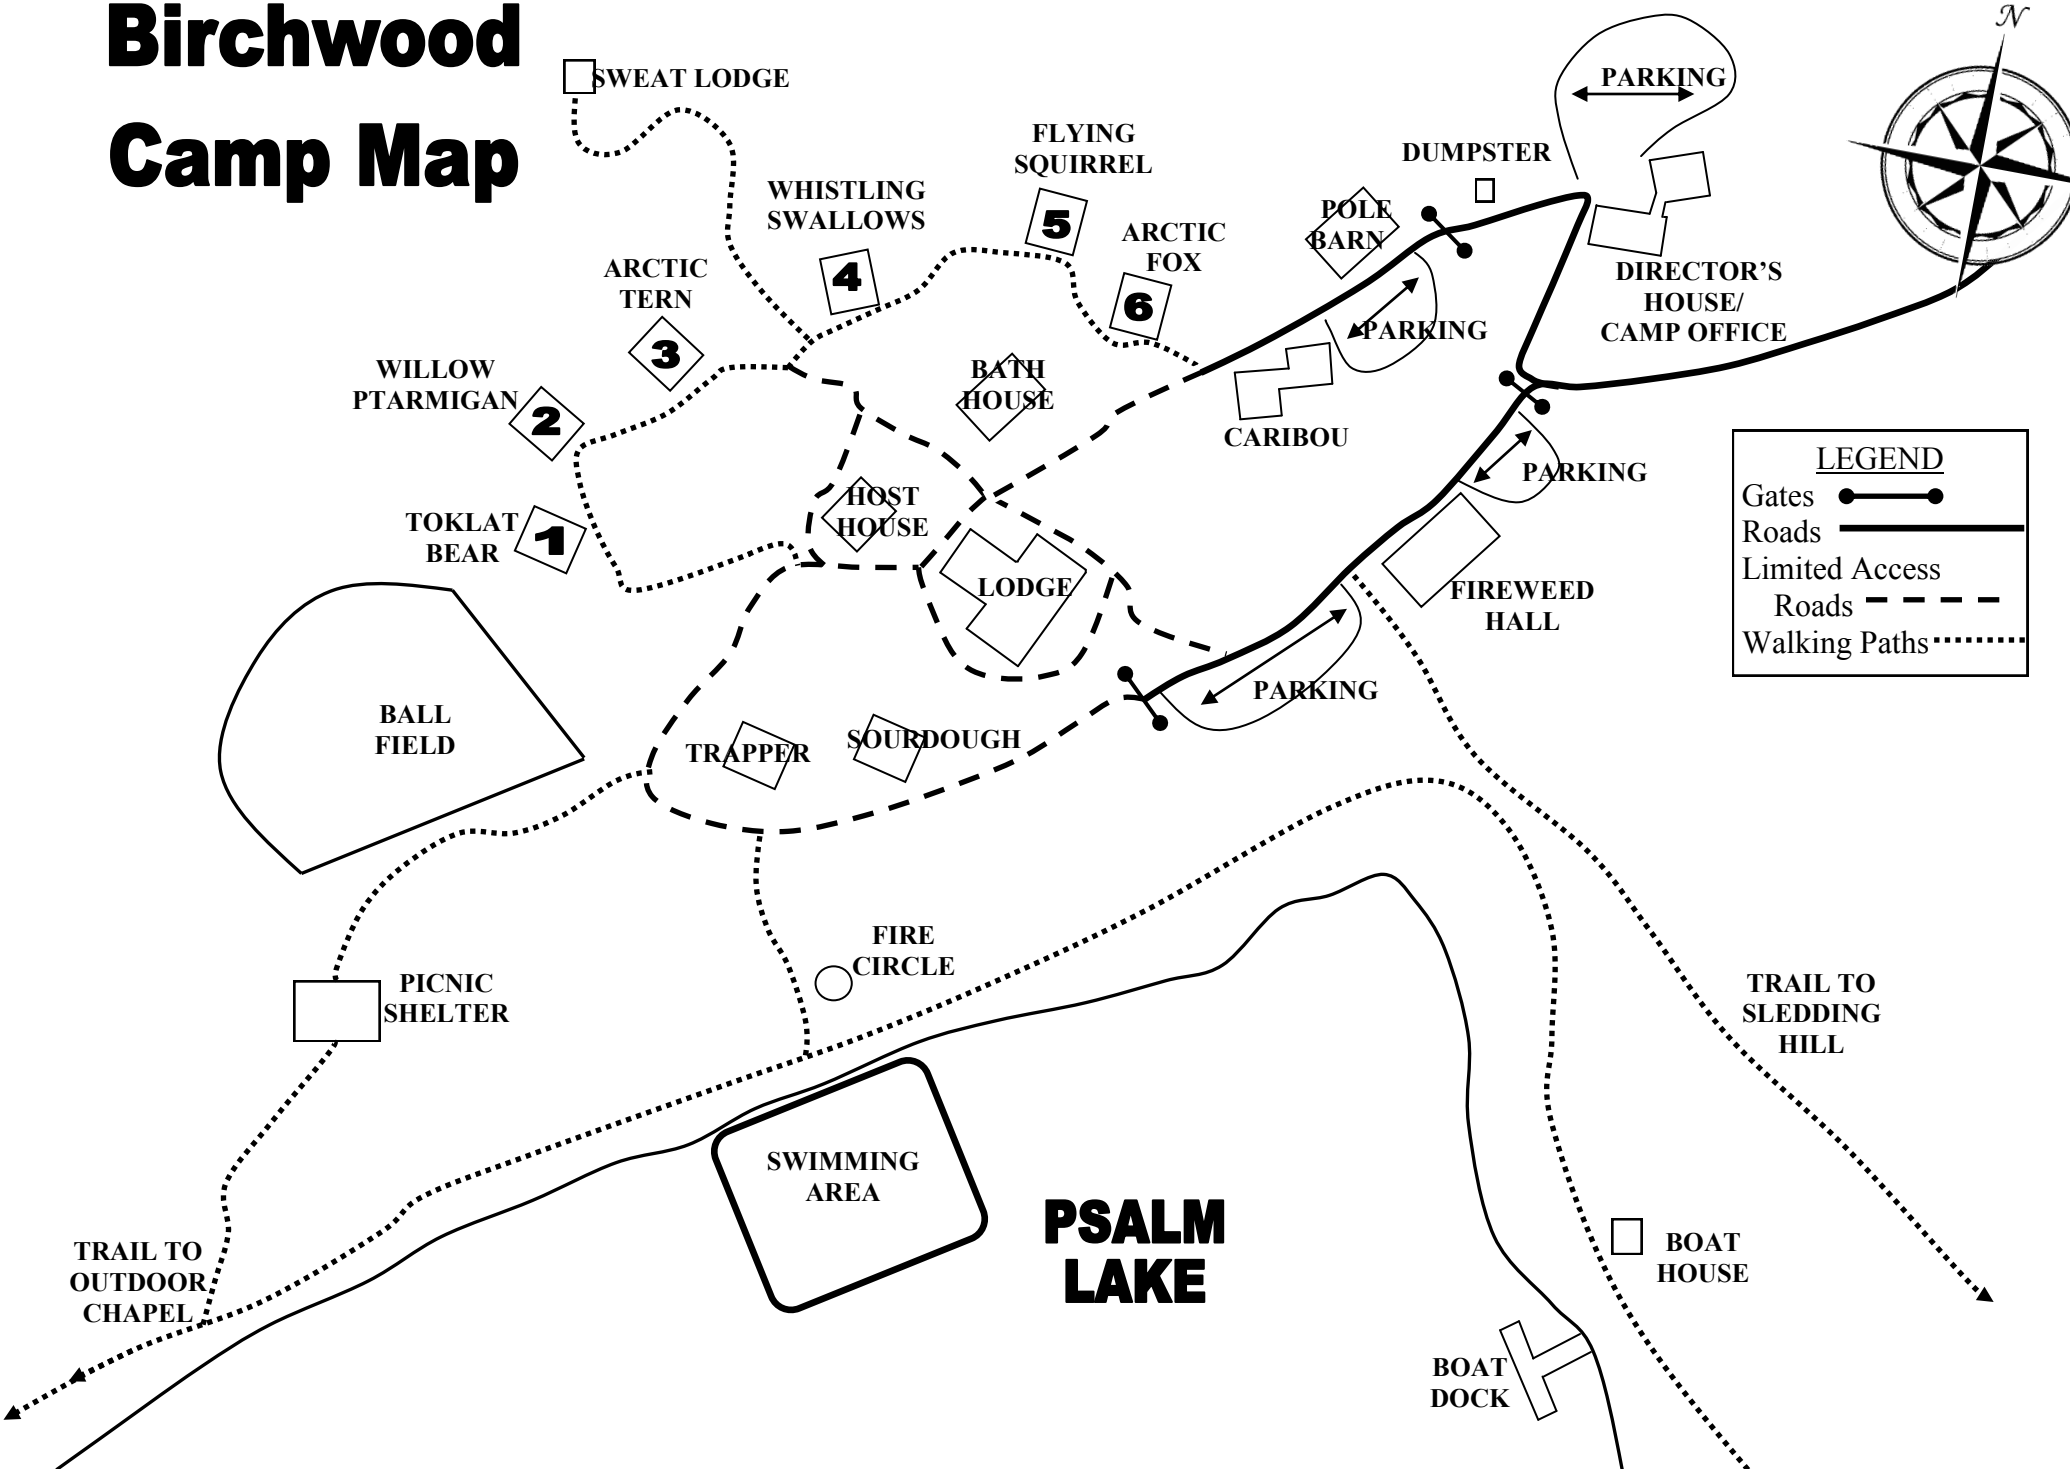

Birchwood Camp Map

LEGEND	
Gates	—●—●—
Roads	————
Limited Access Roads	- - - - -
Walking Paths

PSALM LAKE